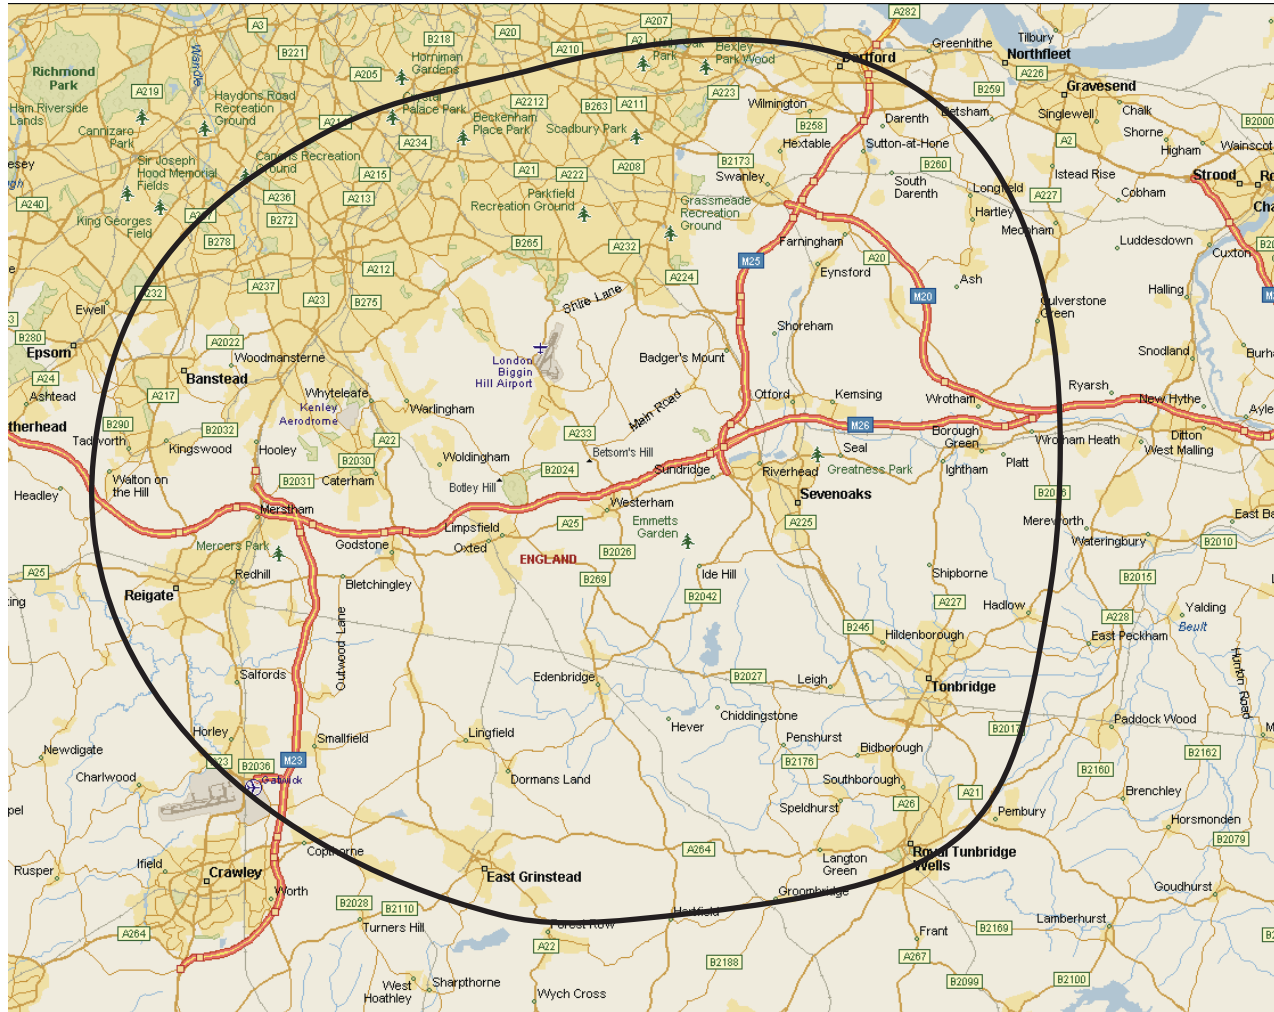

DOOR-TO-DOOR COLLECTION SERVICE

We will arrange for you and your luggage to be collected from your door upon departure and taken to your coach, then upon your return, collected from your tour coach and returned to your door. If you live within the black line, this service is free of charge. If you live outside it, we will be pleased to offer the same service for a small additional charge. Please ring our office for further details.